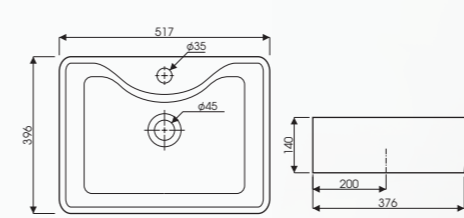

Size: 468 x 348 x 201

Under Counter Washbasin
Model: 1604

Size: 515 x 385 x 180

WASHBASIN

Self Rimming Washbasin
Model: LB16

Size: 410 x 410 x 124

Self Rimming Washbasin
Model: LB 15

Size: 518 x 399 x 198

Self Rimming Washbasin
Model: LD03

Size: 510 x 425 x 150

Self Rimming Washbasin
Model: LD02

Size: 400 x 400 x 170

Self Rimming Washbasin
Model: LD01

Size: 517 x 396 x 140

Self Rimming Washbasin
Model: LD05

Size: 410 x 410 x 150

WASHBASIN

Semi recessed Washbasin
Model: VT30

Size: 770 x 470 x 175

Semi recessed Washbasin
Model: VT24

Size: 608 x 468 x 175

Semi recessed Washbasin
Model: VT36

Size: 770 x 470 x 175

Semi recessed Washbasin
Model: VT48

Size: 1208 x 466 x 175

Semi recessed Washbasin
Model: VT49

Size: 1208 x 465 x 175

CLOSED - COUPLED TOILETS

PEACH
CD 0808

Closed - coupled toilets

WAVES
CD 7062

Closed - coupled toilets