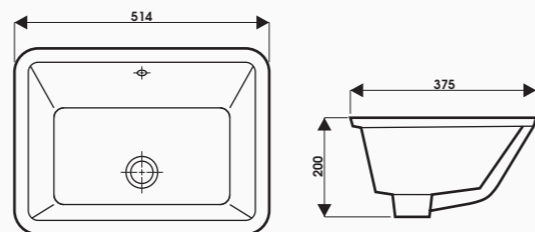

Size: 440 x 361 x 195

Under Counter Washbasin
Model: 1504

Size: 502 x 410 x 205

Under Counter Washbasin
Model: 1400

Size: 470 x 386 x 195

Under Counter Washbasin
Model: 1503

Size: 514 x 375 x 200

Under Counter Washbasin
Model: 1502

Size: 468 x 348 x 201

Under Counter Washbasin
Model: 1604

Size: 515 x 385 x 180

WASHBASIN

Self Rimming Washbasin
Model: LB16

Size: 410 x 410 x 124

Self Rimming Washbasin
Model: LB 15

Size: 518 x 399 x 198

WASHBASIN

Semi recessed Washbasin
Model: VT30

Size: 770 x 470 x 175

Semi recessed Washbasin
Model: VT24

Size: 608 x 468 x 175

Semi recessed Washbasin
Model: VT36

Size: 770 x 470 x 175

Semi recessed Washbasin
Model: VT48

Size: 1208 x 466 x 175

Semi recessed Washbasin
Model: VT49

Size: 1208 x 465 x 175

CLOSED - COUPLED TOILETS

PEACH
CD 0808

Closed - coupled toilets

WAVES
CD 7062

Closed - coupled toilets