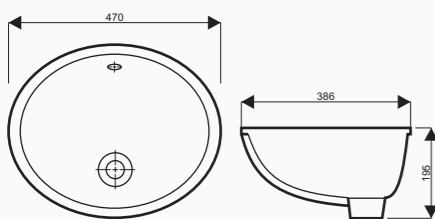

Size: 440 x 361 x 195

Under Counter Washbasin
Model: 1504

Size: 502 x 410 x 205

Under Counter Washbasin
Model: 1400

Size: 470 x 386 x 195

Under Counter Washbasin
Model: 1503

Size: 514 x 375 x 200

Under Counter Washbasin
Model: 1502

Size: 468 x 348 x 201

Under Counter Washbasin
Model: 1604

Size: 515 x 385 x 180

WASHBASIN

Self Rimming Washbasin
Model: LB16

Size: 410 x 410 x 124

Self Rimming Washbasin
Model: LB 15

Size: 518 x 399 x 198

WASHBASIN

Semi recessed Washbasin
Model: VT30

Size: 770 x 470 x 175

Semi recessed Washbasin
Model: VT24

Size: 608 x 468 x 175

Semi recessed Washbasin
Model: VT36

Size: 770 x 470 x 175

Semi recessed Washbasin
Model: VT48

Size: 1208 x 466 x 175

Semi recessed Washbasin
Model: VT49

Size: 1208 x 465 x 175

CLOSED - COUPLED TOILETS

PEACH
CD 0808

Closed - coupled toilets

WAVES
CD 7062

Closed - coupled toilets