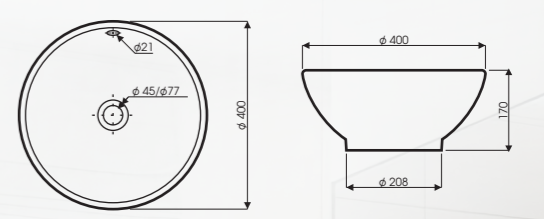

Size: 468 x 348 x 201

Under Counter Washbasin
Model: 1604

Size: 515 x 385 x 180

WASHBASIN

Self Rimming Washbasin
Model: LB16

Size: 410 x 410 x 124

Self Rimming Washbasin
Model: LB 15

Size: 518 x 399 x 198

Self Rimming Washbasin
Model: LD03

Size: 510 x 425 x 150

Self Rimming Washbasin
Model: LD02

Size: 400 x 400 x 170

Self Rimming Washbasin
Model: LD01

Size: 517 x 396 x 140

Self Rimming Washbasin
Model: LD05

Size: 410 x 410 x 150

WASHBASIN

Semi recessed Washbasin
Model: VT30

Size: 770 x 470 x 175

Semi recessed Washbasin
Model: VT24

Size: 608 x 468 x 175

Semi recessed Washbasin
Model: VT36

Size: 770 x 470 x 175

Semi recessed Washbasin
Model: VT48

Size: 1208 x 466 x 175

Semi recessed Washbasin
Model: VT49

Size: 1208 x 465 x 175

CLOSED - COUPLED TOILETS

PEACH
CD 0808

Closed - coupled toilets

WAVES
CD 7062

Closed - coupled toilets