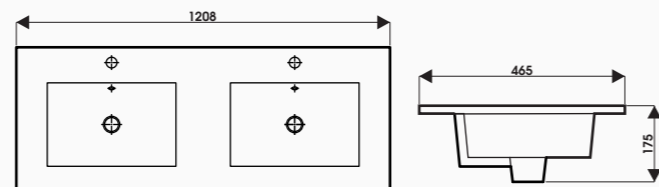

WASHBASIN

Semi recessed Washbasin
Model: VT30

Size: 770 x 470 x 175

Semi recessed Washbasin
Model: VT24

Size: 608 x 468 x 175

Semi recessed Washbasin
Model: VT36

Size: 770 x 470 x 175

Semi recessed Washbasin
Model: VT48

Size: 1208 x 466 x 175

Semi recessed Washbasin
Model: VT49

Size: 1208 x 465 x 175

CLOSED - COUPLED TOILETS

PEACH
CD 0808

Closed - coupled toilets

WAVES
CD 7062

Closed - coupled toilets

WALL HUNG URINAL

UT 14
SIZE: 262 x 322 x 730 mm

UT 15
SIZE: 267 x 335 x 580 mm

UT 01
SIZE: 245 x 270 x 390 mm