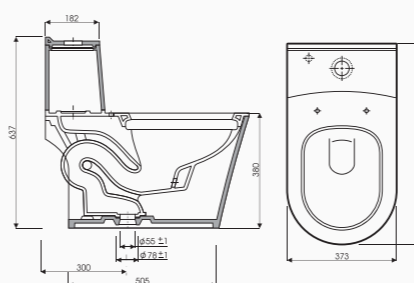

EVEREST
CK79

One piece toilets