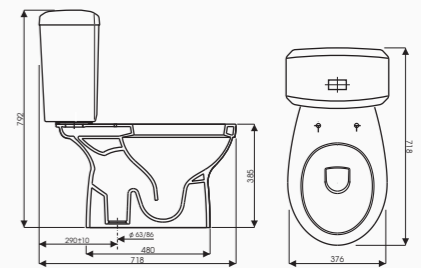

Size: 468 x 348 x 201

Under Counter Washbasin
Model: 1604

Size: 515 x 385 x 180

WASHBASIN

Self Rimming Washbasin
Model: LB16

Size: 410 x 410 x 124

Self Rimming Washbasin
Model: LB 15

Size: 518 x 399 x 198

WASHBASIN

Semi recessed Washbasin
Model: VT30

Size: 770 x 470 x 175

Semi recessed Washbasin
Model: VT24

Size: 608 x 468 x 175

Semi recessed Washbasin
Model: VT36

Size: 770 x 470 x 175

Semi recessed Washbasin
Model: VT48

Size: 1208 x 466 x 175

Semi recessed Washbasin
Model: VT49

Size: 1208 x 465 x 175

CLOSED - COUPLED TOILETS

PEACH
CD 0808

Closed - coupled toilets

WAVES
CD 7062

Closed - coupled toilets

WALL HUNG URINAL

UT 14
SIZE: 262 x 322 x 730 mm

UT 15
SIZE: 267 x 335 x 580 mm

UT 01
SIZE: 245 x 270 x 390 mm