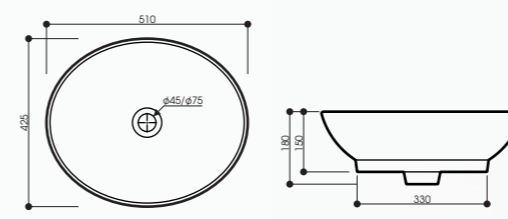

Size: 468 x 348 x 201

Under Counter Washbasin
Model: 1604

Size: 515 x 385 x 180

WASHBASIN

Self Rimming Washbasin
Model: LB16

Size: 410 x 410 x 124

Self Rimming Washbasin
Model: LB 15

Size: 518 x 399 x 198

Self Rimming Washbasin
Model: LD03

Size: 510 x 425 x 150

Self Rimming Washbasin
Model: LD02

Size: 400 x 400 x 170

Self Rimming Washbasin
Model: LD01

Size: 517 x 396 x 140

Self Rimming Washbasin
Model: LD05

Size: 410 x 410 x 150

WASHBASIN

Semi recessed Washbasin
Model: VT30

Size: 770 x 470 x 175

Semi recessed Washbasin
Model: VT24

Size: 608 x 468 x 175

Semi recessed Washbasin
Model: VT36

Size: 770 x 470 x 175

Semi recessed Washbasin
Model: VT48

Size: 1208 x 466 x 175

Semi recessed Washbasin
Model: VT49

Size: 1208 x 465 x 175

CLOSED - COUPLED TOILETS

PEACH
CD 0808

Closed - coupled toilets

WAVES
CD 7062

Closed - coupled toilets