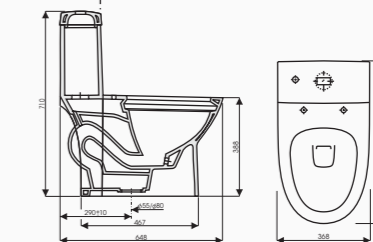

LUXURIOUS & DISTINCTIVE

ONE PIECE TOILETS

One piece toilets

One piece toilets

One piece toilets

One piece toilets

One piece toilets