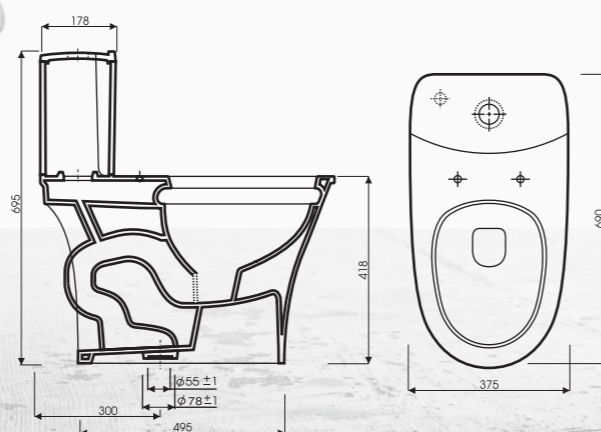

LUXURIOUS & DISTINCTIVE

ONE PIECE TOILETS

One piece toilets

One piece toilets

One piece toilets

One piece toilets

One piece toilets