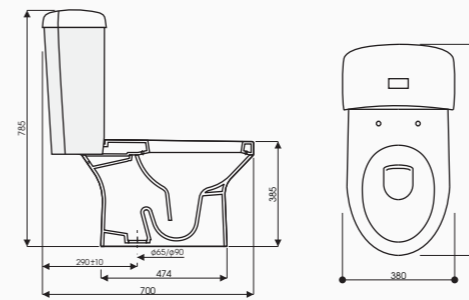

Size: 468 x 348 x 201

Under Counter Washbasin
Model: 1604

Size: 515 x 385 x 180

WASHBASIN

Self Rimming Washbasin
Model: LB16

Size: 410 x 410 x 124

Self Rimming Washbasin
Model: LB 15

Size: 518 x 399 x 198

WASHBASIN

Semi recessed Washbasin
Model: VT30

Size: 770 x 470 x 175

Semi recessed Washbasin
Model: VT24

Size: 608 x 468 x 175

Semi recessed Washbasin
Model: VT36

Size: 770 x 470 x 175

Semi recessed Washbasin
Model: VT48

Size: 1208 x 466 x 175

Semi recessed Washbasin
Model: VT49

Size: 1208 x 465 x 175

CLOSED - COUPLED TOILETS

PEACH
CD 0808

Closed - coupled toilets

WAVES
CD 7062

Closed - coupled toilets

WALL HUNG URINAL

UT 14
SIZE: 262 x 322 x 730 mm

UT 15
SIZE: 267 x 335 x 580 mm

UT 01
SIZE: 245 x 270 x 390 mm