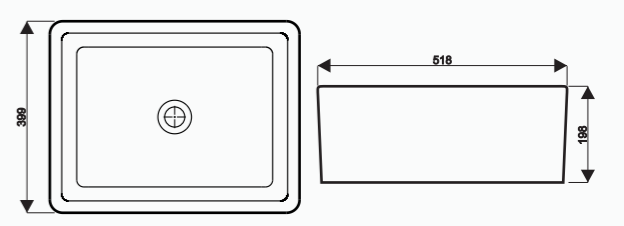

Size: 440 x 361 x 195

Under Counter Washbasin
Model: 1504

Size: 502 x 410 x 205

Under Counter Washbasin
Model: 1400

Size: 470 x 386 x 195

Under Counter Washbasin
Model: 1503

Size: 514 x 375 x 200

Under Counter Washbasin
Model: 1502

Size: 468 x 348 x 201

Under Counter Washbasin
Model: 1604

Size: 515 x 385 x 180

WASHBASIN

Self Rimming Washbasin
Model: LB16

Size: 410 x 410 x 124

Self Rimming Washbasin
Model: LB 15

Size: 518 x 399 x 198

Self Rimming Washbasin
Model: LD03

Size: 510 x 425 x 150

Self Rimming Washbasin
Model: LD02

Size: 400 x 400 x 170

Self Rimming Washbasin
Model: LD01

Size: 517 x 396 x 140

Self Rimming Washbasin
Model: LD05

Size: 410 x 410 x 150

WASHBASIN

Semi recessed Washbasin
Model: VT30

Size: 770 x 470 x 175

Semi recessed Washbasin
Model: VT24

Size: 608 x 468 x 175

Semi recessed Washbasin
Model: VT36

Size: 770 x 470 x 175

Semi recessed Washbasin
Model: VT48