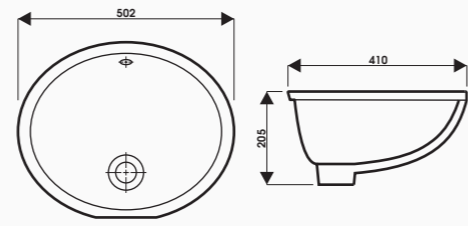

Size: 440 x 361 x 195

Under Counter Washbasin
Model: 1504

Size: 502 x 410 x 205

Under Counter Washbasin
Model: 1400

Size: 470 x 386 x 195

Under Counter Washbasin
Model: 1503

Size: 514 x 375 x 200

Under Counter Washbasin
Model: 1502

Size: 468 x 348 x 201

Under Counter Washbasin
Model: 1604

Size: 515 x 385 x 180

WASHBASIN

Self Rimming Washbasin
Model: LB16

Size: 410 x 410 x 124

Self Rimming Washbasin
Model: LB 15

Size: 518 x 399 x 198

WASHBASIN

Semi recessed Washbasin
Model: VT30

Size: 770 x 470 x 175

Semi recessed Washbasin
Model: VT24

Size: 608 x 468 x 175

Semi recessed Washbasin
Model: VT36

Size: 770 x 470 x 175

Semi recessed Washbasin
Model: VT48

Size: 1208 x 466 x 175

Semi recessed Washbasin
Model: VT49

Size: 1208 x 465 x 175

CLOSED - COUPLED TOILETS

PEACH
CD 0808

Closed - coupled toilets

WAVES
CD 7062

Closed - coupled toilets