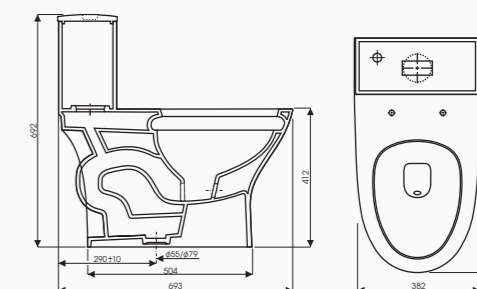

VENUS
CK86

One piece toilets