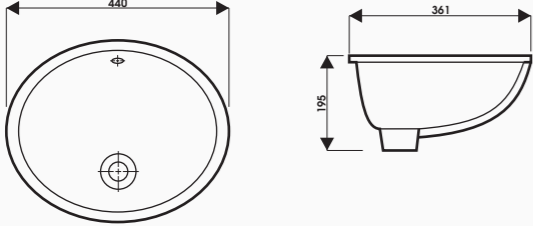

Size: 440 x 361 x 195

Under Counter Washbasin
Model: 1504

Size: 502 x 410 x 205

Under Counter Washbasin
Model: 1400

Size: 470 x 386 x 195

Under Counter Washbasin
Model: 1503

Size: 514 x 375 x 200

Under Counter Washbasin
Model: 1502

Size: 468 x 348 x 201

Under Counter Washbasin
Model: 1604

Size: 515 x 385 x 180

WASHBASIN

Self Rimming Washbasin
Model: LB16

Size: 410 x 410 x 124

Self Rimming Washbasin
Model: LB 15

Size: 518 x 399 x 198

WASHBASIN

Semi recessed Washbasin
Model: VT30

Size: 770 x 470 x 175

Semi recessed Washbasin
Model: VT24

Size: 608 x 468 x 175

Semi recessed Washbasin
Model: VT36

Size: 770 x 470 x 175

Semi recessed Washbasin
Model: VT48

Size: 1208 x 466 x 175

Semi recessed Washbasin
Model: VT49

Size: 1208 x 465 x 175

CLOSED - COUPLED TOILETS

PEACH
CD 0808

Closed - coupled toilets

WAVES
CD 7062

Closed - coupled toilets