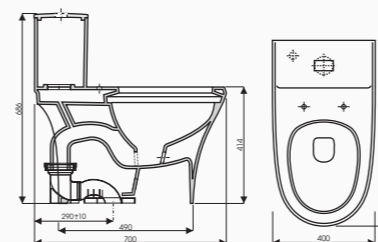

WATER
CK67

One piece toilets