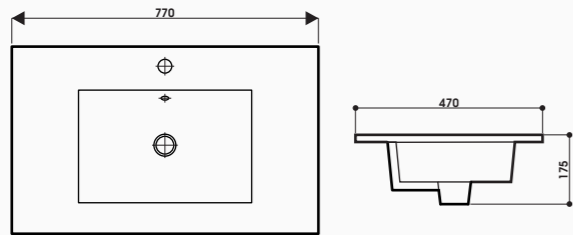

Size: 468 x 348 x 201

Under Counter Washbasin
Model: 1604

Size: 515 x 385 x 180

WASHBASIN

Self Rimming Washbasin
Model: LB16

Size: 410 x 410 x 124

Self Rimming Washbasin
Model: LB 15

Size: 518 x 399 x 198

Self Rimming Washbasin
Model: LD03

Size: 510 x 425 x 150

Self Rimming Washbasin
Model: LD02

Size: 400 x 400 x 170

Self Rimming Washbasin
Model: LD01

Size: 517 x 396 x 140

Self Rimming Washbasin
Model: LD05

Size: 410 x 410 x 150

WASHBASIN

Semi recessed Washbasin
Model: VT30

Size: 770 x 470 x 175

Semi recessed Washbasin
Model: VT24

Size: 608 x 468 x 175

Semi recessed Washbasin
Model: VT36

Size: 770 x 470 x 175

Semi recessed Washbasin
Model: VT48

Size: 1208 x 466 x 175

Semi recessed Washbasin
Model: VT49

Size: 1208 x 465 x 175

CLOSED - COUPLED TOILETS

PEACH
CD 0808

Closed - coupled toilets

WAVES
CD 7062

Closed - coupled toilets