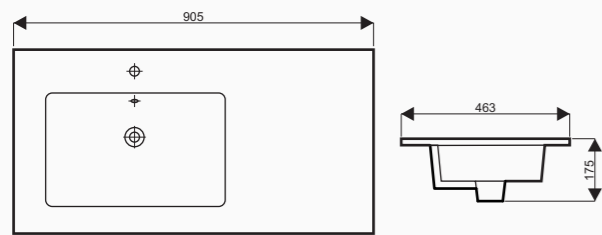

Size: 468 x 348 x 201

Under Counter Washbasin
Model: 1604

Size: 515 x 385 x 180

WASHBASIN

Self Rimming Washbasin
Model: LB16

Size: 410 x 410 x 124

Self Rimming Washbasin
Model: LB 15

Size: 518 x 399 x 198

WASHBASIN

Semi recessed Washbasin
Model: VT30

Size: 770 x 470 x 175

Semi recessed Washbasin
Model: VT24

Size: 608 x 468 x 175

Semi recessed Washbasin
Model: VT36

Size: 770 x 470 x 175

Semi recessed Washbasin
Model: VT48

Size: 1208 x 466 x 175

Semi recessed Washbasin
Model: VT49

Size: 1208 x 465 x 175

CLOSED - COUPLED TOILETS

PEACH
CD 0808

Closed - coupled toilets

WAVES
CD 7062

Closed - coupled toilets

WALL HUNG URINAL

UT 14
SIZE: 262 x 322 x 730 mm

UT 15
SIZE: 267 x 335 x 580 mm

UT 01
SIZE: 245 x 270 x 390 mm