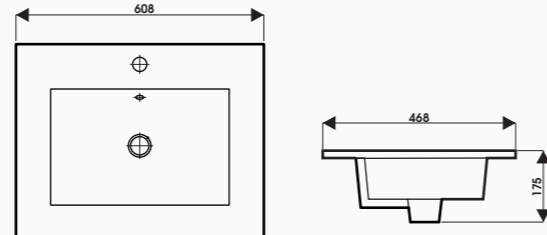

Size: 468 x 348 x 201

Under Counter Washbasin
Model: 1604

Size: 515 x 385 x 180

WASHBASIN

Self Rimming Washbasin
Model: LB16

Size: 410 x 410 x 124

Self Rimming Washbasin
Model: LB 15

Size: 518 x 399 x 198

WASHBASIN

Semi recessed Washbasin
Model: VT30

Size: 770 x 470 x 175

Semi recessed Washbasin
Model: VT24

Size: 608 x 468 x 175

Semi recessed Washbasin
Model: VT36

Size: 770 x 470 x 175

Semi recessed Washbasin
Model: VT48

Size: 1208 x 466 x 175

Semi recessed Washbasin
Model: VT49

Size: 1208 x 465 x 175

CLOSED - COUPLED TOILETS

PEACH
CD 0808

Closed - coupled toilets

WAVES
CD 7062

Closed - coupled toilets

WALL HUNG URINAL

UT 14
SIZE: 262 x 322 x 730 mm

UT 15
SIZE: 267 x 335 x 580 mm

UT 01
SIZE: 245 x 270 x 390 mm