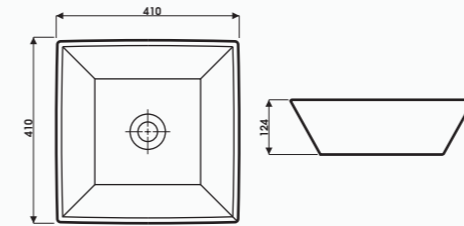

Size: 440 x 361 x 195

Under Counter Washbasin
Model: 1504

Size: 502 x 410 x 205

Under Counter Washbasin
Model: 1400

Size: 470 x 386 x 195

Under Counter Washbasin
Model: 1503

Size: 514 x 375 x 200

Under Counter Washbasin
Model: 1502

Size: 468 x 348 x 201

Under Counter Washbasin
Model: 1604

Size: 515 x 385 x 180

WASHBASIN

Self Rimming Washbasin
Model: LB16

Size: 410 x 410 x 124

Self Rimming Washbasin
Model: LB 15

Size: 518 x 399 x 198

Self Rimming Washbasin
Model: LD03

Size: 510 x 425 x 150

Self Rimming Washbasin
Model: LD02

Size: 400 x 400 x 170

Self Rimming Washbasin
Model: LD01

Size: 517 x 396 x 140

Self Rimming Washbasin
Model: LD05

Size: 410 x 410 x 150

WASHBASIN

Semi recessed Washbasin
Model: VT30

Size: 770 x 470 x 175

Semi recessed Washbasin
Model: VT24

Size: 608 x 468 x 175

Semi recessed Washbasin
Model: VT36

Size: 770 x 470 x 175

Semi recessed Washbasin
Model: VT48