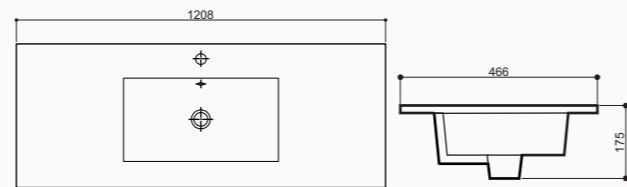

WASHBASIN

Semi recessed Washbasin
Model: VT30

Size: 770 x 470 x 175

Semi recessed Washbasin
Model: VT24

Size: 608 x 468 x 175

Semi recessed Washbasin
Model: VT36

Size: 770 x 470 x 175

Semi recessed Washbasin
Model: VT48

Size: 1208 x 466 x 175

Semi recessed Washbasin
Model: VT49

Size: 1208 x 465 x 175

CLOSED - COUPLED TOILETS

PEACH
CD 0808

Closed - coupled toilets

WAVES
CD 7062

Closed - coupled toilets

WALL HUNG URINAL

UT 14
SIZE: 262 x 322 x 730 mm

UT 15
SIZE: 267 x 335 x 580 mm

UT 01
SIZE: 245 x 270 x 390 mm