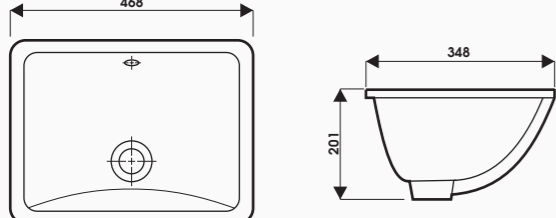

Size: 440 x 361 x 195

Under Counter Washbasin
Model: 1504

Size: 502 x 410 x 205

Under Counter Washbasin
Model: 1400

Size: 470 x 386 x 195

Under Counter Washbasin
Model: 1503

Size: 514 x 375 x 200

Under Counter Washbasin
Model: 1502

Size: 468 x 348 x 201

Under Counter Washbasin
Model: 1604

Size: 515 x 385 x 180

WASHBASIN

Self Rimming Washbasin
Model: LB16

Size: 410 x 410 x 124

Self Rimming Washbasin
Model: LB 15

Size: 518 x 399 x 198

WASHBASIN

Semi recessed Washbasin
Model: VT30

Size: 770 x 470 x 175

Semi recessed Washbasin
Model: VT24

Size: 608 x 468 x 175

Semi recessed Washbasin
Model: VT36

Size: 770 x 470 x 175

Semi recessed Washbasin
Model: VT48

Size: 1208 x 466 x 175

Semi recessed Washbasin
Model: VT49

Size: 1208 x 465 x 175

CLOSED - COUPLED TOILETS

PEACH
CD 0808

Closed - coupled toilets

WAVES
CD 7062

Closed - coupled toilets