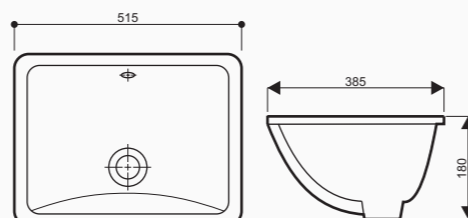

Size: 440 x 361 x 195

Under Counter Washbasin
Model: 1504

Size: 502 x 410 x 205

Under Counter Washbasin
Model: 1400

Size: 470 x 386 x 195

Under Counter Washbasin
Model: 1503

Size: 514 x 375 x 200

Under Counter Washbasin
Model: 1502

Size: 468 x 348 x 201

Under Counter Washbasin
Model: 1604

Size: 515 x 385 x 180

WASHBASIN

Self Rimming Washbasin
Model: LB16

Size: 410 x 410 x 124

Self Rimming Washbasin
Model: LB 15

Size: 518 x 399 x 198

WASHBASIN

Semi recessed Washbasin
Model: VT30

Size: 770 x 470 x 175

Semi recessed Washbasin
Model: VT24

Size: 608 x 468 x 175

Semi recessed Washbasin
Model: VT36

Size: 770 x 470 x 175

Semi recessed Washbasin
Model: VT48

Size: 1208 x 466 x 175

Semi recessed Washbasin
Model: VT49

Size: 1208 x 465 x 175

CLOSED - COUPLED TOILETS

PEACH
CD 0808

Closed - coupled toilets

WAVES
CD 7062

Closed - coupled toilets